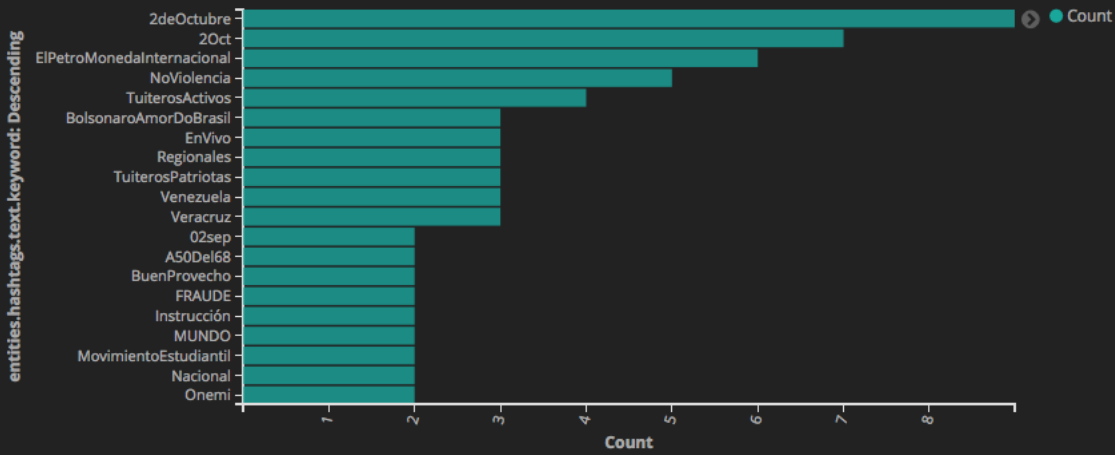

TotalTweets

☰

813
Tota Tweets

Principales palabras clave